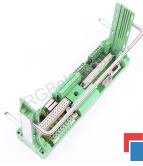

## 8401.100.1400 REIS ROBOTICS

Used REIS ROBOTICS 8401.100.1400 REIS  
Tested and cleaned.  
24 months guarantee  
Dedicated courier  
Delivery across Europe even in 24h

### TECHNICAL DATA

MANUFACTURER	REIS ROBOTICS
MODEL	8401.100.1400 REIS
CATEGORY	Others
WEIGHT [KG]	1.0
HEIGHT [CM]	7.0
LENGTH [CM]	27.0
WIDTH [CM]	19.0

24/7 SUPPORT AVAILABLE  
[+48 71 750 09 78](tel:+48717500978)